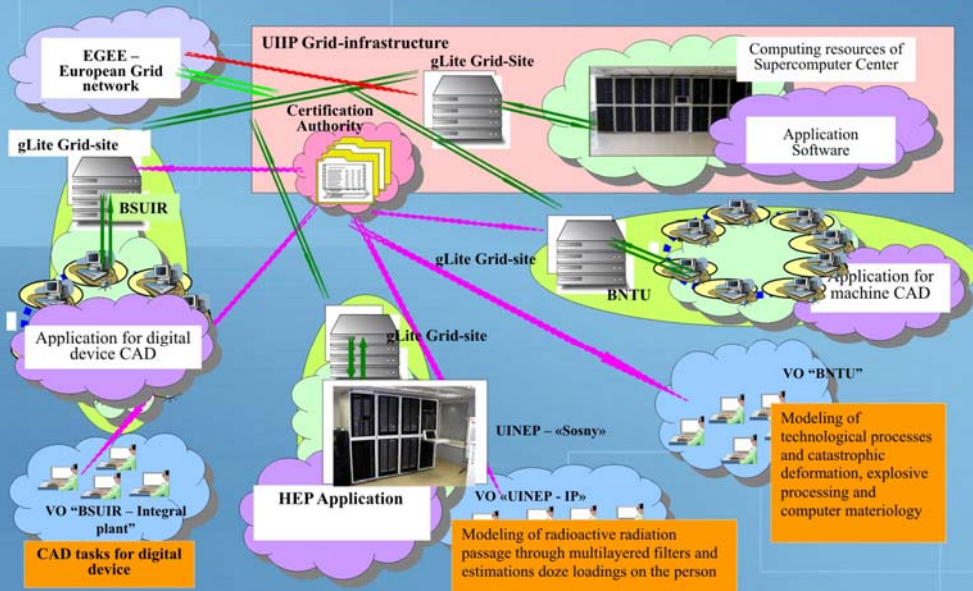

SKIF-gLite grid infrastructure

Sergey Ablameyko, Uladzimir Anishchanka, Anatoliy Krishtofik, Alexander Nedzved, Oleg Tchij
 UIIP NAS, Minsk, Republic of Belarus

Interrelation of SKIF-Grid program and EU BalticGrid-II Project

Structure of Belarusian pilot gLite network segment, integrated into the international Grid-networks

UIIP functions at HEP creation of the international Grid-network segment