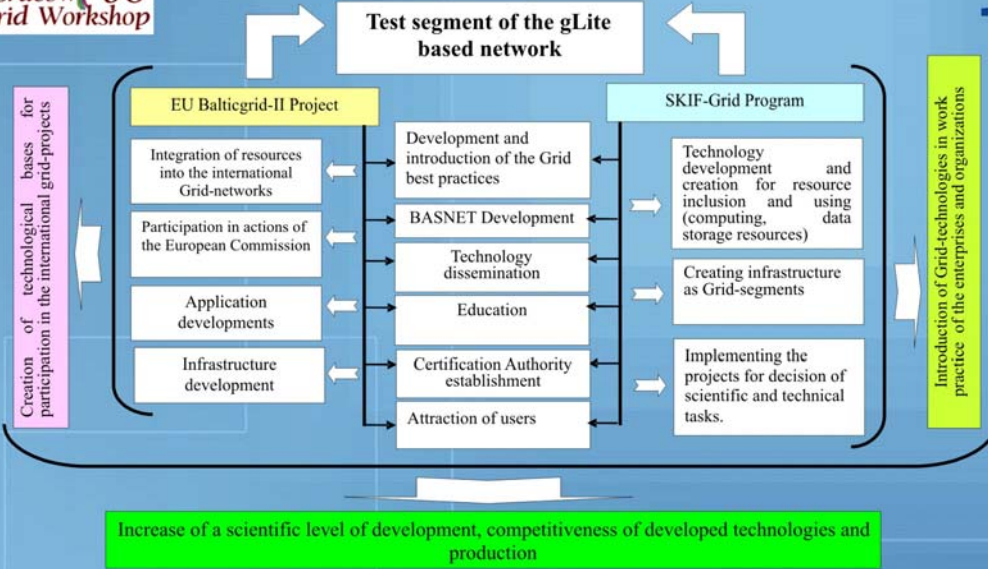

SKIF-gLite grid infrastructure

Sergey Ablameyko, Uladzimir Anishchanka, Anatoliy Krishtofik, Alexander Nedzved, Oleg Tchij
 UIIP NAS, Minsk, Republic of Belarus

Interrelation of SKIF-Grid program and EU BalticGrid-II Project

Structure of Belarusian pilot gLite network segment, integrated into the international Grid-networks

UIIP functions at HEP creation of the international Grid-network segment