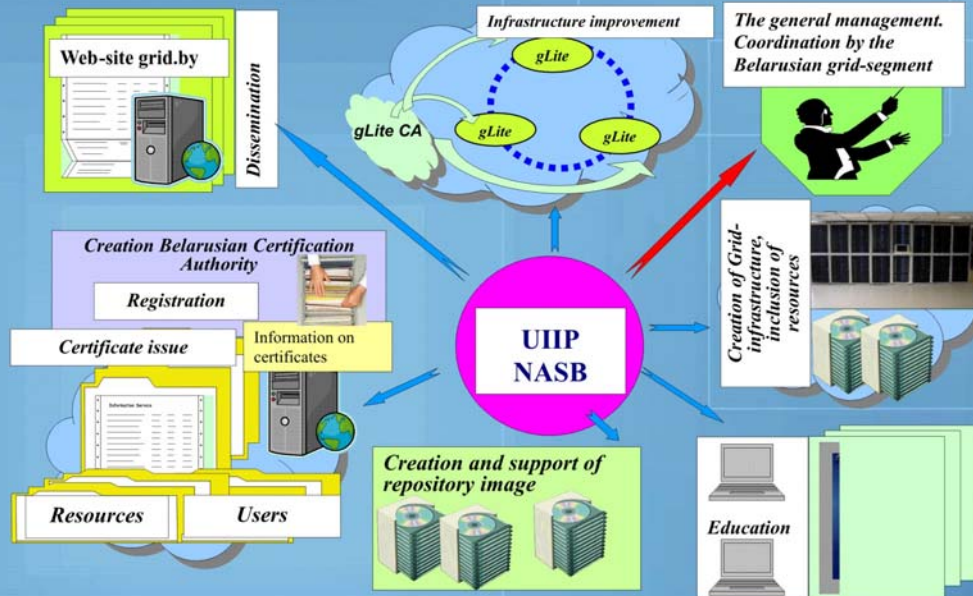

SKIF-gLite grid infrastructure

Sergey Ablameyko, Uladzimir Anishchanka, Anatoliy Krishtofik, Alexander Nedzved, Oleg Tchij
 UIIP NAS, Minsk, Republic of Belarus

Interrelation of SKIF-Grid program and EU BalticGrid-II Project

Structure of Belarusian pilot gLite network segment, integrated into the international Grid-networks

UIIP functions at HEP creation of the international Grid-network segment